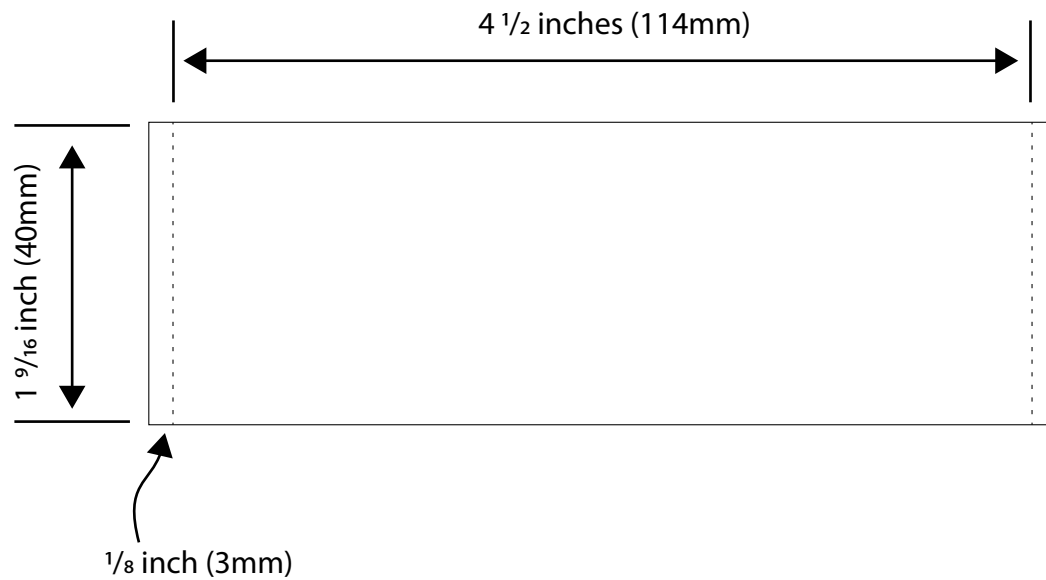

Print to actual size - UK A4

Cursor front

Trace onto clear plastic and cut out.

Cursor back and sides

Trace onto thin cardstock/card and cut out.

Fold along dotted lines.

Print onto plain paper and cut out.

Paper planet piece

Paper scale slide

Paper guide piece

Trace onto corrugated cardboard and cut out.

Cardboard planet piece

Cardboard scale slide

Cardboard guide piece

Backboard

Trace onto corrugated cardboard and cut out.