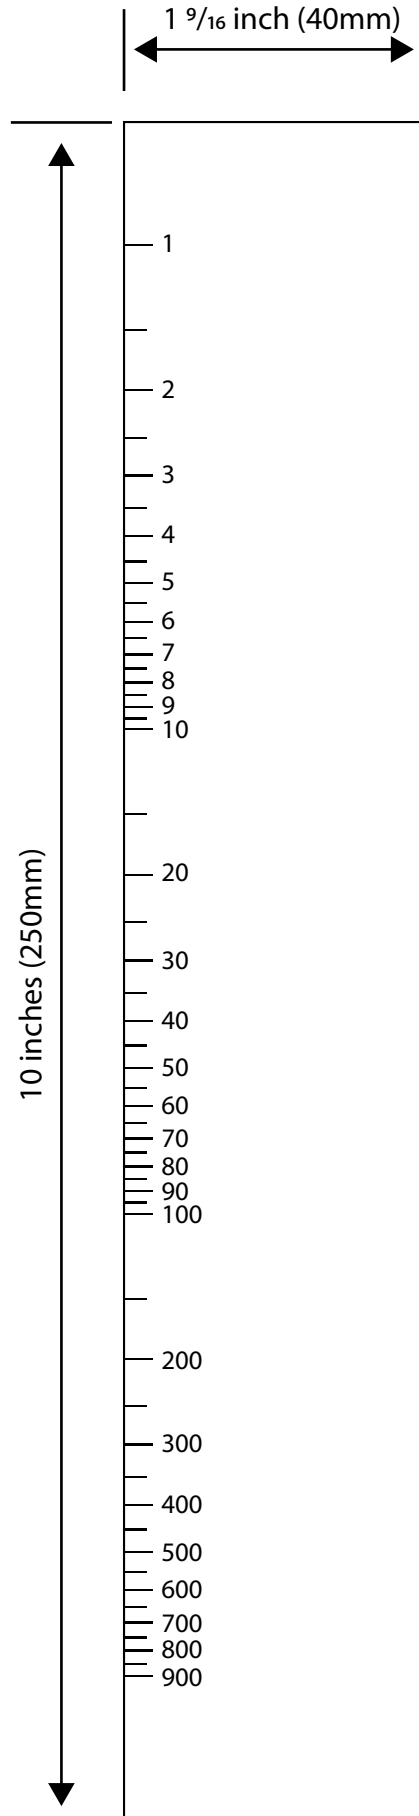

Print to actual size - UK A4

Cursor front

Trace onto clear plastic and cut out.

Cursor back and sides

Trace onto thin cardstock/card and cut out.

Fold along dotted lines.

Print onto plain paper and cut out.

Paper planet piece

Paper scale slide

Paper guide piece

Trace onto corrugated cardboard and cut out.

Cardboard planet piece

Cardboard scale slide

Cardboard guide piece

Backboard

Trace onto corrugated cardboard and cut out.