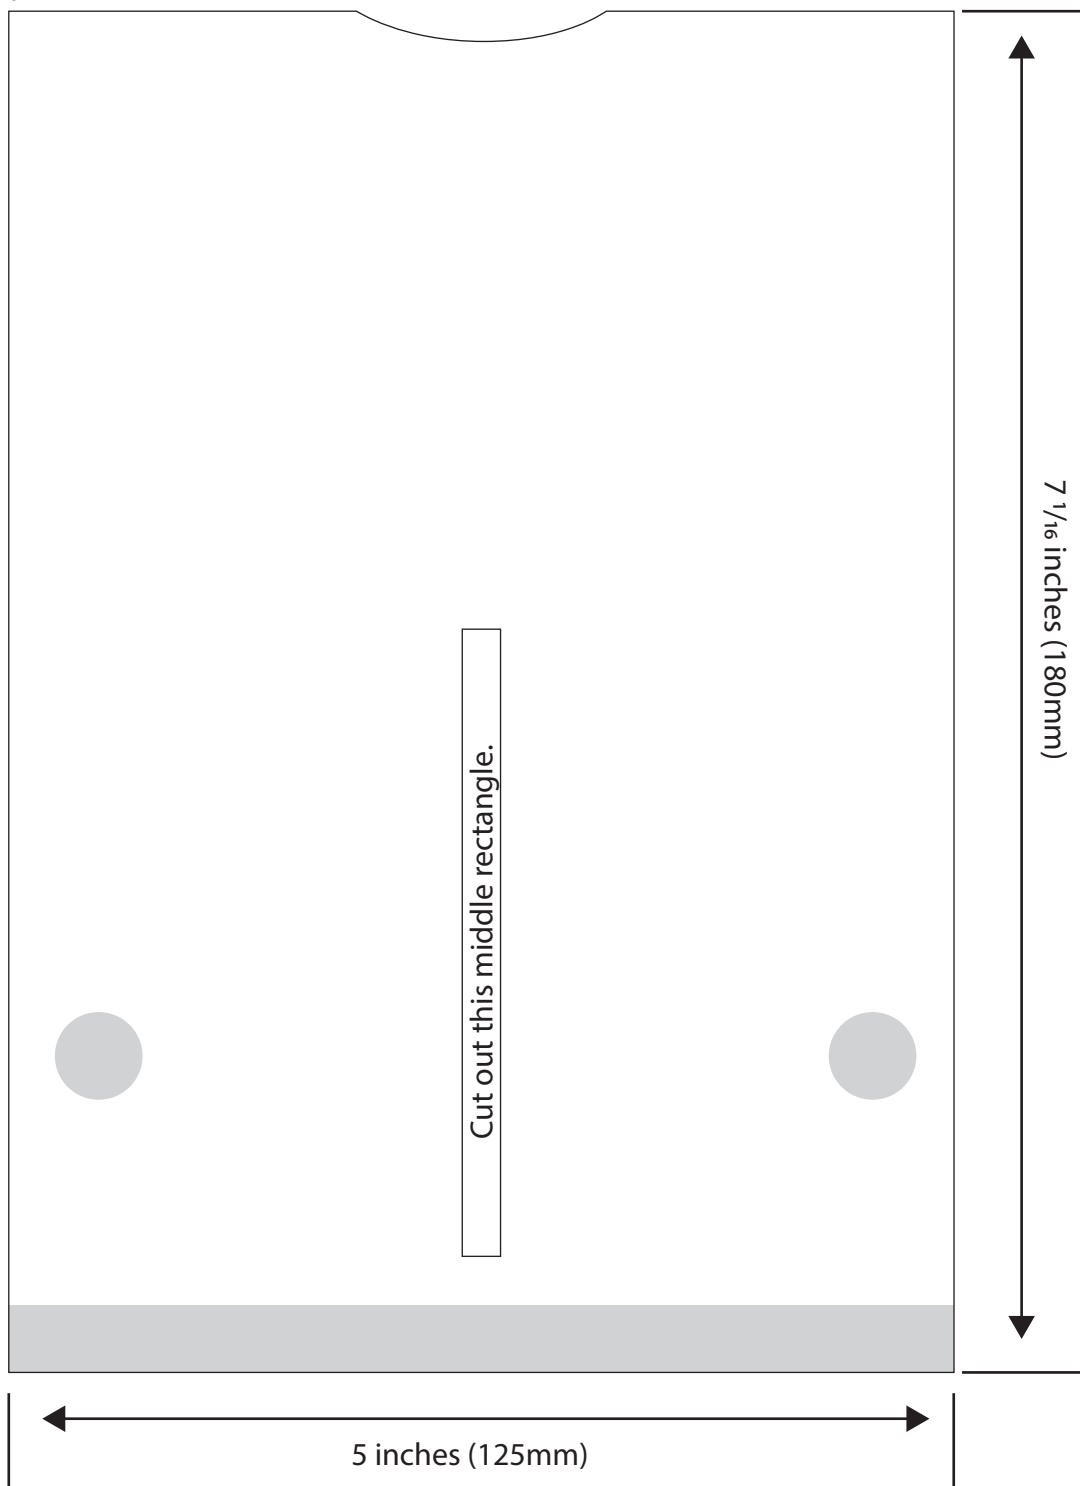

Print to actual size - UK A4

Key

Dashed lines - fold up (hill fold)

Dotted lines - fold down (valley fold)

Shaded areas - glue tabs.

Rocket

Print on plain cardstock/card and cut out.

Pull strip

Print on plain cardstock/card and cut out.

Guide

Print on plain cardstock/card and cut out.
Fold along dotted lines.

Backboard

Print on cardstock/card
and cut out.
Fold on dotted lines.

Flames and smoke

Print on plain cardstock/card and cut out.