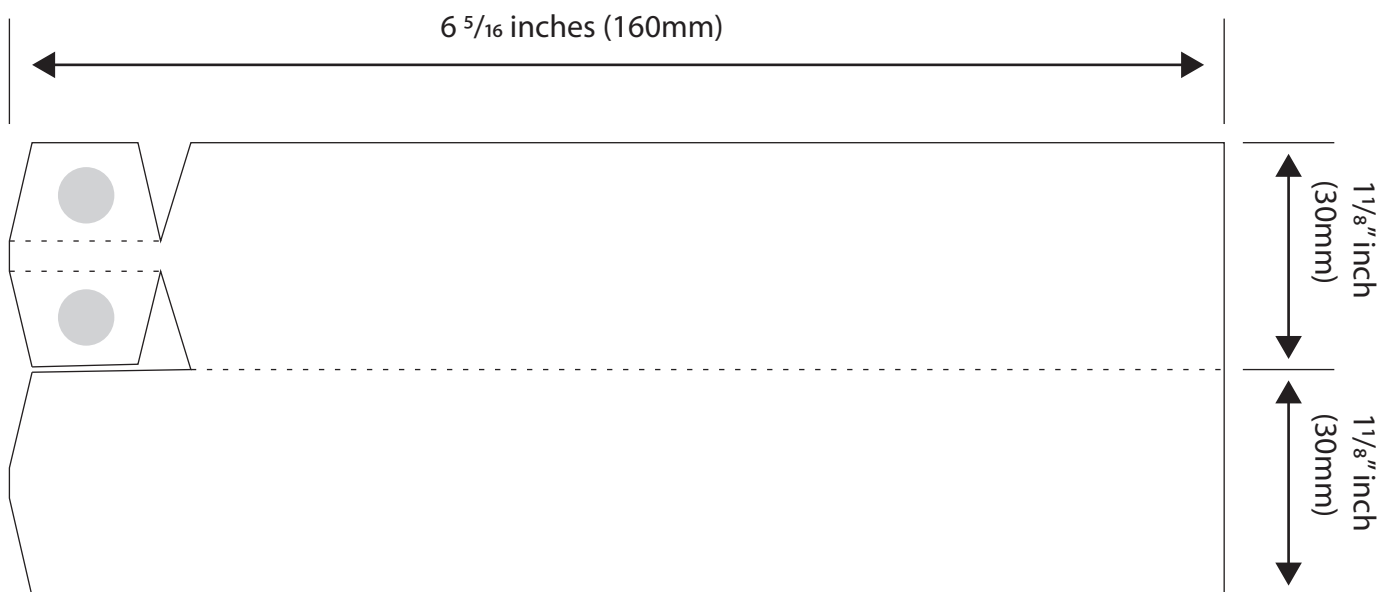

Pull strip

Print on plain cardstock/card and cut out.