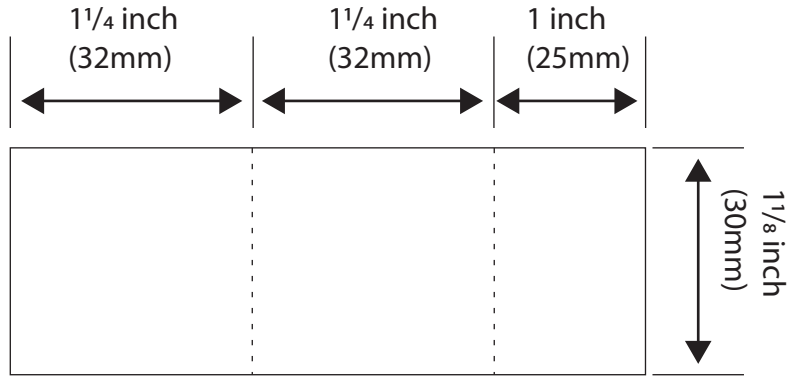

Guide

Print on plain cardstock/card and cut out.
Fold along dotted lines.