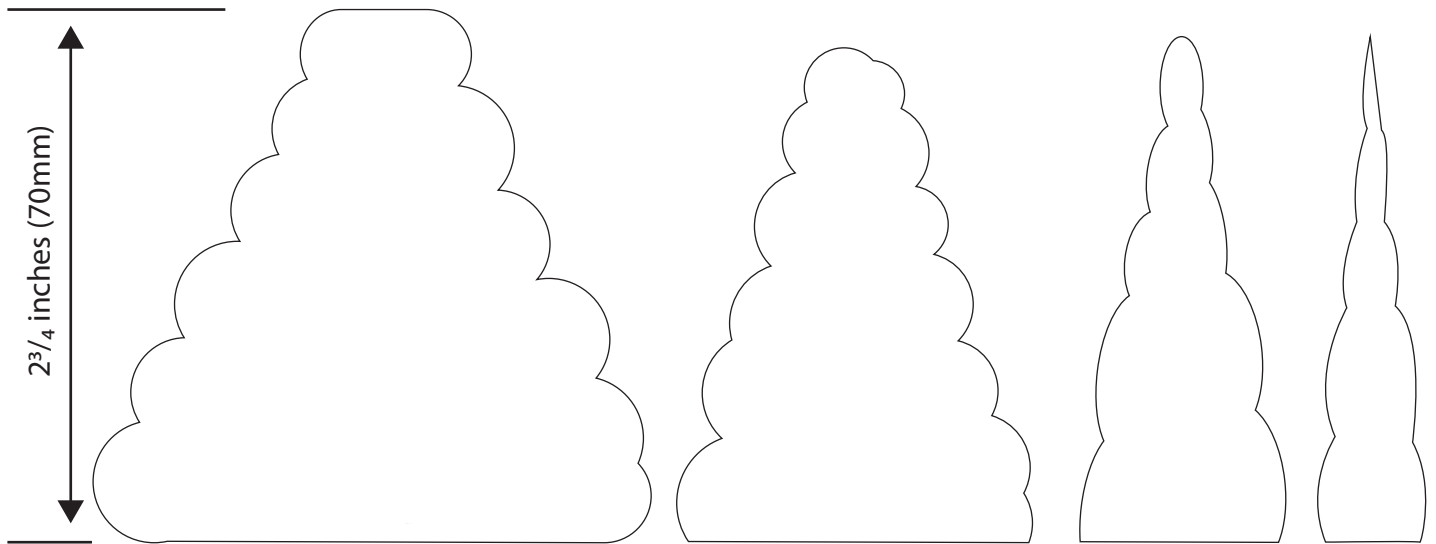

Flames and smoke

Print on plain cardstock/card and cut out.

Use white, yellows, orange and red cardstock/card or decorate with felt-tip pens and pencils.